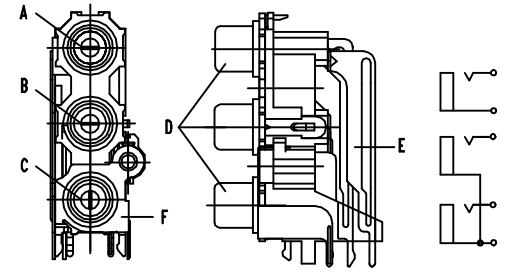

HSP-243V

HSP-243V2

HSP-243VS

HSP-243VS2

HSP-243V1

HSP-243V3

HSP-243VS1

HSP-243VS3

DSND	H.P.LIU	DATE	1996.03.25	SCALE	/	NAME	HSP-243 SERIES	
DWN		DATE		3RD ANGLE		PARTS NO. TABLE		
CHKD		DATE		PROJECTION		CAT. NO.		
APVD		DATE		UNIT:				
SINGATRON ENTERPRISE CO., LTD. (U.S.A.)							DWN.NO.	E-243-1