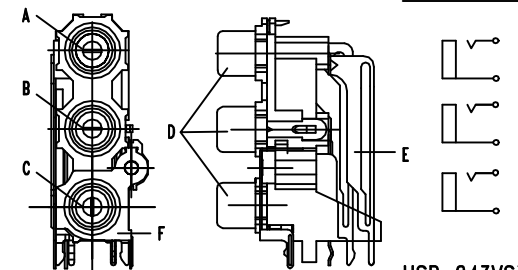

HSP-243V

HSP-243V2

HSP-243VS

HSP-243VS2

HSP-243V1

HSP-243V3

HSP-243VS1

HSP-243VS3

DSND	H.P.LIU	DATE	1996.03.25	SCALE	/	NAME	HSP-243 SERIES	
DWN		DATE		3RD ANGLE		PARTS NO. TABLE		
CHKD		DATE		PROJECTION		CAT. NO.		
APVD		DATE		UNIT:				
SINGATRON ENTERPRISE CO., LTD. (U.S.A.)							DWN.NO.	E-243-1