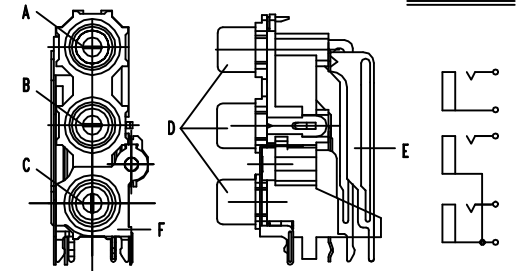

HSP-243V

HSP-243V2

HSP-243VS

HSP-243VS2

HSP-243V1

HSP-243V3

HSP-243VS1

HSP-243VS3

DSND	H.P.LIU	DATE	1996.03.25	SCALE	/	NAME	HSP-243 SERIES	
DWN		DATE		3RD ANGLE		PARTS NO. TABLE		
CHKD		DATE		PROJECTION		CAT. NO.		
APVD		DATE		UNIT:				
SINGATRON ENTERPRISE CO., LTD. (U.S.A.)							DWN.NO.	E-243-1