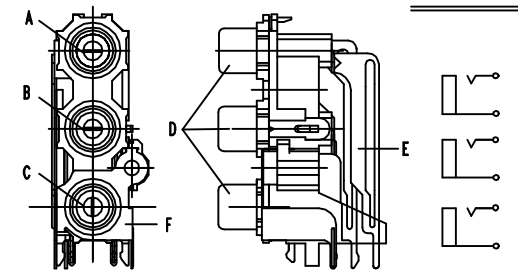

HSP-243V

HSP-243V2

HSP-243VS

HSP-243VS2

HSP-243V1

HSP-243V3

HSP-243VS1

HSP-243VS3

DSND	H.P.LIU	DATE	1996.03.25	SCALE	/	NAME	HSP-243 SERIES	
DWN		DATE		3RD ANGLE		PARTS NO. TABLE		
CHKD		DATE		PROJECTION		CAT. NO.		
APVD		DATE		UNIT:				
SINGATRON ENTERPRISE CO., LTD. (U.S.A.)							DWN.NO.	E-243-1