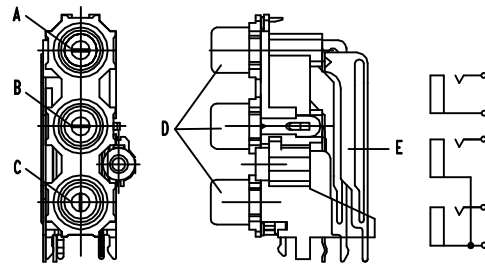

MODEL NO.	COLOR			FINISH			
	A (HOUSING)	B	C	D	E	F	G
HSP-243 SREIES							
HSP-243 ___-01	BLACK	RED	WHITE	NI	PB-SN	PB-SN	NI
HSP-243 ___-02	BLACK	WHITE	RED	NI	PB-SN	PB-SN	NI
HSP-243 ___-03	RED	RED	WHITE	NI	PB-SN	PB-SN	NI
HSP-243 ___-04	WHITE	RED	WHITE	NI	PB-SN	PB-SN	NI
HSP-243 ___-05	ORANGE	WHITE	RED	NI	PB-SN	PB-SN	NI
HSP-243 ___-06	BLACK	BLACK	BLACK	NI	PB-SN	PB-SN	NI
HSP-243 ___-07	YELLOW	WHITE	RED	NI	PB-SN	PB-SN	NI
HSP-243 ___-08	RED	RED	RED	NI	PB-SN	PB-SN	NI
HSP-243 ___-09	WHITE	WHITE	WHITE	NI	PB-SN	PB-SN	NI
HSP-243 ___-10	YELLOW	RED	WHITE	NI	PB-SN	PB-SN	NI
HSP-243 ___-11	RED	WHITE	RED	NI	PB-SN	PB-SN	NI
HSP-243 ___-12	RED	WHITE	YELLOW	NI	PB-SN	PB-SN	NI
HSP-243 ___-13	YELLOW	YELLOW	YELLOW	NI	PB-SN	PB-SN	NI
HSP-243 ___-14	WHITE	RED	BLACK	NI	PB-SN	PB-SN	NI
HSP-243 ___-15	WHITE	RED	YELLOW	NI	PB-SN	PB-SN	NI
HSP-243 ___-16	BLACK	RED	WHITE	L-PB-SN	PB-SN	PB-SN	NI
HSP-243 ___-17	YELLOW	WHITE	RED	L-PB-SN	PB-SN	PB-SN	NI
HSP-243 ___-18	BLACK	YELLOW	RED	NI	PB-SN	PB-SN	NI
HSP-243 ___-19	BLACK	WHITE	RED	L-PB-SN	PB-SN	PB-SN	NI
HSP-243 ___-20	ORANGE	ORANGE	ORANGE	NI	PB-SN	PB-SN	NI
HSP-243 ___-21	BLACK	WHITE	RED	AU	PB-SN	PB-SN	NI
HSP-243 ___-22	BLUE	GREEN	RED	NI	PB-SN	PB-SN	NI
HSP-243 ___-23	WHITE	RED	ORANGE	NI	PB-SN	PB-SN	NI
HSP-243 ___-24	GREEN	BLUE	ORANGE	NI	PB-SN	PB-SN	NI
HSP-243 ___-25	RED	GREEN	BLUE	NI	PB-SN	PB-SN	NI
HSP-243 ___-26	WHITE	BLACK	ORANGE	NI	PB-SN	PB-SN	NI
HSP-243 ___-27	YELLOW	RED	WHITE	AU	PB-SN	PB-SN	NI
HSP-243 ___-28	YELLOW	BLUE	RED	NI	PB-SN	PB-SN	NI
HSP-243 ___-29	RED	GREEN	BLUE	AU	PB-SN	PB-SN	NI
HSP-243 ___-30	WHITE	BLACK	ORANGE	AU	PB-SN	PB-SN	NI
HSP-243 ___-31	ORANGE	RED	WHITE	NI	PB-SN	PB-SN	NI
HSP-243 ___-32	RED	YELLOW	WHITE	NI	PB-SN	PB-SN	NI
HSP-243 ___-33	RED	WHITE	YELLOW	AU	PB-SN	PB-SN	NI
HSP-243 ___-34	GREEN	BLACK	RED	NI	PB-SN	PB-SN	NI
HSP-243 ___-35	YELLOW	WHITE	RED	NI	PB-SN	PB-SN	PB-SN

HSP-243V