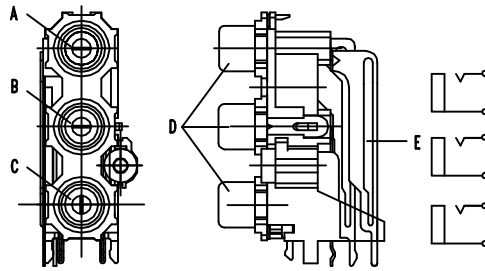

MODEL NO.	COLOR			FINISH			
	A (HOUSING)	B	C	D	E	F	G
HSP-243 SREIES							
HSP-243 ___-01	BLACK	RED	WHITE	NI	PB-SN	PB-SN	NI
HSP-243 ___-02	BLACK	WHITE	RED	NI	PB-SN	PB-SN	NI
HSP-243 ___-03	RED	RED	WHITE	NI	PB-SN	PB-SN	NI
HSP-243 ___-04	WHITE	RED	WHITE	NI	PB-SN	PB-SN	NI
HSP-243 ___-05	ORANGE	WHITE	RED	NI	PB-SN	PB-SN	NI
HSP-243 ___-06	BLACK	BLACK	BLACK	NI	PB-SN	PB-SN	NI
HSP-243 ___-07	YELLOW	WHITE	RED	NI	PB-SN	PB-SN	NI
HSP-243 ___-08	RED	RED	RED	NI	PB-SN	PB-SN	NI
HSP-243 ___-09	WHITE	WHITE	WHITE	NI	PB-SN	PB-SN	NI
HSP-243 ___-10	YELLOW	RED	WHITE	NI	PB-SN	PB-SN	NI
HSP-243 ___-11	RED	WHITE	RED	NI	PB-SN	PB-SN	NI
HSP-243 ___-12	RED	WHITE	YELLOW	NI	PB-SN	PB-SN	NI
HSP-243 ___-13	YELLOW	YELLOW	YELLOW	NI	PB-SN	PB-SN	NI
HSP-243 ___-14	WHITE	RED	BLACK	NI	PB-SN	PB-SN	NI
HSP-243 ___-15	WHITE	RED	YELLOW	NI	PB-SN	PB-SN	NI
HSP-243 ___-16	BLACK	RED	WHITE	L-PB-SN	PB-SN	PB-SN	NI
HSP-243 ___-17	YELLOW	WHITE	RED	L-PB-SN	PB-SN	PB-SN	NI
HSP-243 ___-18	BLACK	YELLOW	RED	NI	PB-SN	PB-SN	NI
HSP-243 ___-19	BLACK	WHITE	RED	L-PB-SN	PB-SN	PB-SN	NI
HSP-243 ___-20	ORANGE	ORANGE	ORANGE	NI	PB-SN	PB-SN	NI
HSP-243 ___-21	BLACK	WHITE	RED	AU	PB-SN	PB-SN	NI
HSP-243 ___-22	BLUE	GREEN	RED	NI	PB-SN	PB-SN	NI
HSP-243 ___-23	WHITE	RED	ORANGE	NI	PB-SN	PB-SN	NI
HSP-243 ___-24	GREEN	BLUE	ORANGE	NI	PB-SN	PB-SN	NI
HSP-243 ___-25	RED	GREEN	BLUE	NI	PB-SN	PB-SN	NI
HSP-243 ___-26	WHITE	BLACK	ORANGE	NI	PB-SN	PB-SN	NI
HSP-243 ___-27	YELLOW	RED	WHITE	AU	PB-SN	PB-SN	NI
HSP-243 ___-28	YELLOW	BLUE	RED	NI	PB-SN	PB-SN	NI
HSP-243 ___-29	RED	GREEN	BLUE	AU	PB-SN	PB-SN	NI
HSP-243 ___-30	WHITE	BLACK	ORANGE	AU	PB-SN	PB-SN	NI
HSP-243 ___-31	ORANGE	RED	WHITE	NI	PB-SN	PB-SN	NI
HSP-243 ___-32	RED	YELLOW	WHITE	NI	PB-SN	PB-SN	NI
HSP-243 ___-33	RED	WHITE	YELLOW	AU	PB-SN	PB-SN	NI
HSP-243 ___-34	GREEN	BLACK	RED	NI	PB-SN	PB-SN	NI
HSP-243 ___-35	YELLOW	WHITE	RED	NI	PB-SN	PB-SN	PB-SN

HSP-243VS