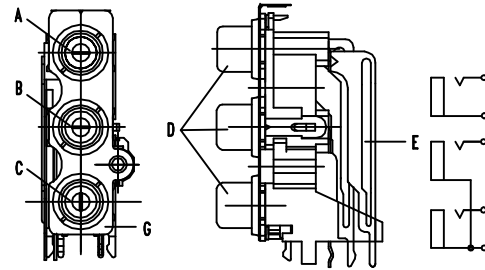

MODEL NO.	COLOR			FINISH			
	A (HOUSING)	B	C	D	E	F	G
HSP-243 SREIES							
HSP-243 ___-01	BLACK	RED	WHITE	NI	PB-SN	PB-SN	NI
HSP-243 ___-02	BLACK	WHITE	RED	NI	PB-SN	PB-SN	NI
HSP-243 ___-03	RED	RED	WHITE	NI	PB-SN	PB-SN	NI
HSP-243 ___-04	WHITE	RED	WHITE	NI	PB-SN	PB-SN	NI
HSP-243 ___-05	ORANGE	WHITE	RED	NI	PB-SN	PB-SN	NI
HSP-243 ___-06	BLACK	BLACK	BLACK	NI	PB-SN	PB-SN	NI
HSP-243 ___-07	YELLOW	WHITE	RED	NI	PB-SN	PB-SN	NI
HSP-243 ___-08	RED	RED	RED	NI	PB-SN	PB-SN	NI
HSP-243 ___-09	WHITE	WHITE	WHITE	NI	PB-SN	PB-SN	NI
HSP-243 ___-10	YELLOW	RED	WHITE	NI	PB-SN	PB-SN	NI
HSP-243 ___-11	RED	WHITE	RED	NI	PB-SN	PB-SN	NI
HSP-243 ___-12	RED	WHITE	YELLOW	NI	PB-SN	PB-SN	NI
HSP-243 ___-13	YELLOW	YELLOW	YELLOW	NI	PB-SN	PB-SN	NI
HSP-243 ___-14	WHITE	RED	BLACK	NI	PB-SN	PB-SN	NI
HSP-243 ___-15	WHITE	RED	YELLOW	NI	PB-SN	PB-SN	NI
HSP-243 ___-16	BLACK	RED	WHITE	L-PB-SN	PB-SN	PB-SN	NI
HSP-243 ___-17	YELLOW	WHITE	RED	L-PB-SN	PB-SN	PB-SN	NI
HSP-243 ___-18	BLACK	YELLOW	RED	NI	PB-SN	PB-SN	NI
HSP-243 ___-19	BLACK	WHITE	RED	L-PB-SN	PB-SN	PB-SN	NI
HSP-243 ___-20	ORANGE	ORANGE	ORANGE	NI	PB-SN	PB-SN	NI
HSP-243 ___-21	BLACK	WHITE	RED	AU	PB-SN	PB-SN	NI
HSP-243 ___-22	BLUE	GREEN	RED	NI	PB-SN	PB-SN	NI
HSP-243 ___-23	WHITE	RED	ORANGE	NI	PB-SN	PB-SN	NI
HSP-243 ___-24	GREEN	BLUE	ORANGE	NI	PB-SN	PB-SN	NI
HSP-243 ___-25	RED	GREEN	BLUE	NI	PB-SN	PB-SN	NI
HSP-243 ___-26	WHITE	BLACK	ORANGE	NI	PB-SN	PB-SN	NI
HSP-243 ___-27	YELLOW	RED	WHITE	AU	PB-SN	PB-SN	NI
HSP-243 ___-28	YELLOW	BLUE	RED	NI	PB-SN	PB-SN	NI
HSP-243 ___-29	RED	GREEN	BLUE	AU	PB-SN	PB-SN	NI
HSP-243 ___-30	WHITE	BLACK	ORANGE	AU	PB-SN	PB-SN	NI
HSP-243 ___-31	ORANGE	RED	WHITE	NI	PB-SN	PB-SN	NI
HSP-243 ___-32	RED	YELLOW	WHITE	NI	PB-SN	PB-SN	NI
HSP-243 ___-33	RED	WHITE	YELLOW	AU	PB-SN	PB-SN	NI
HSP-243 ___-34	GREEN	BLACK	RED	NI	PB-SN	PB-SN	NI
HSP-243 ___-35	YELLOW	WHITE	RED	NI	PB-SN	PB-SN	PB-SN

HSP-243V2